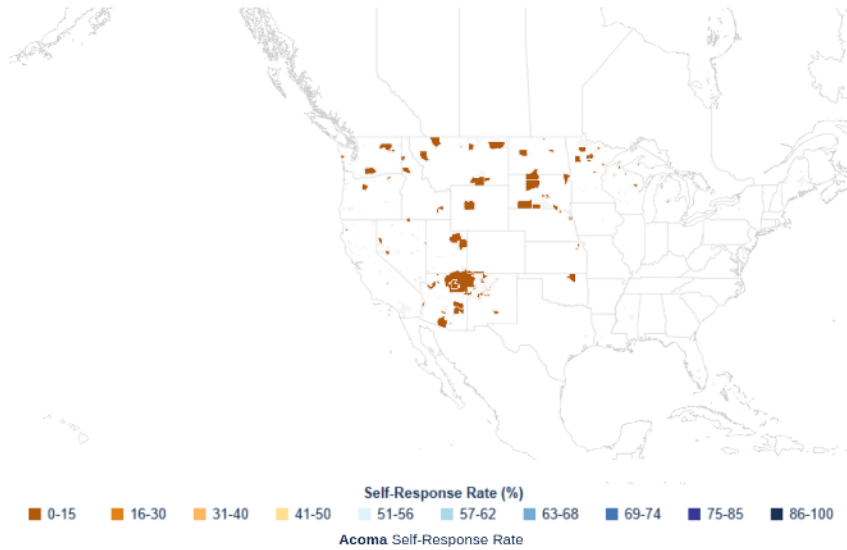

INFOGRAM

D E N V E R / D A L L A S R E G I O N

National
Internet Self-Response
12.0%

Acoma
Internet Self-Response
0.0%

Select Date

3/19/2020

Select Mode

Internet

Select Area

(All)

Geographies

State

County

City

Town and Township

Congressional District

District

Tribal Area

Tribal

Tract

Return to Main View

Response Rate Map

Is your community falling behind in self response? Get updates via the Self Response Map.

[CLICK HERE](#) to see the map.